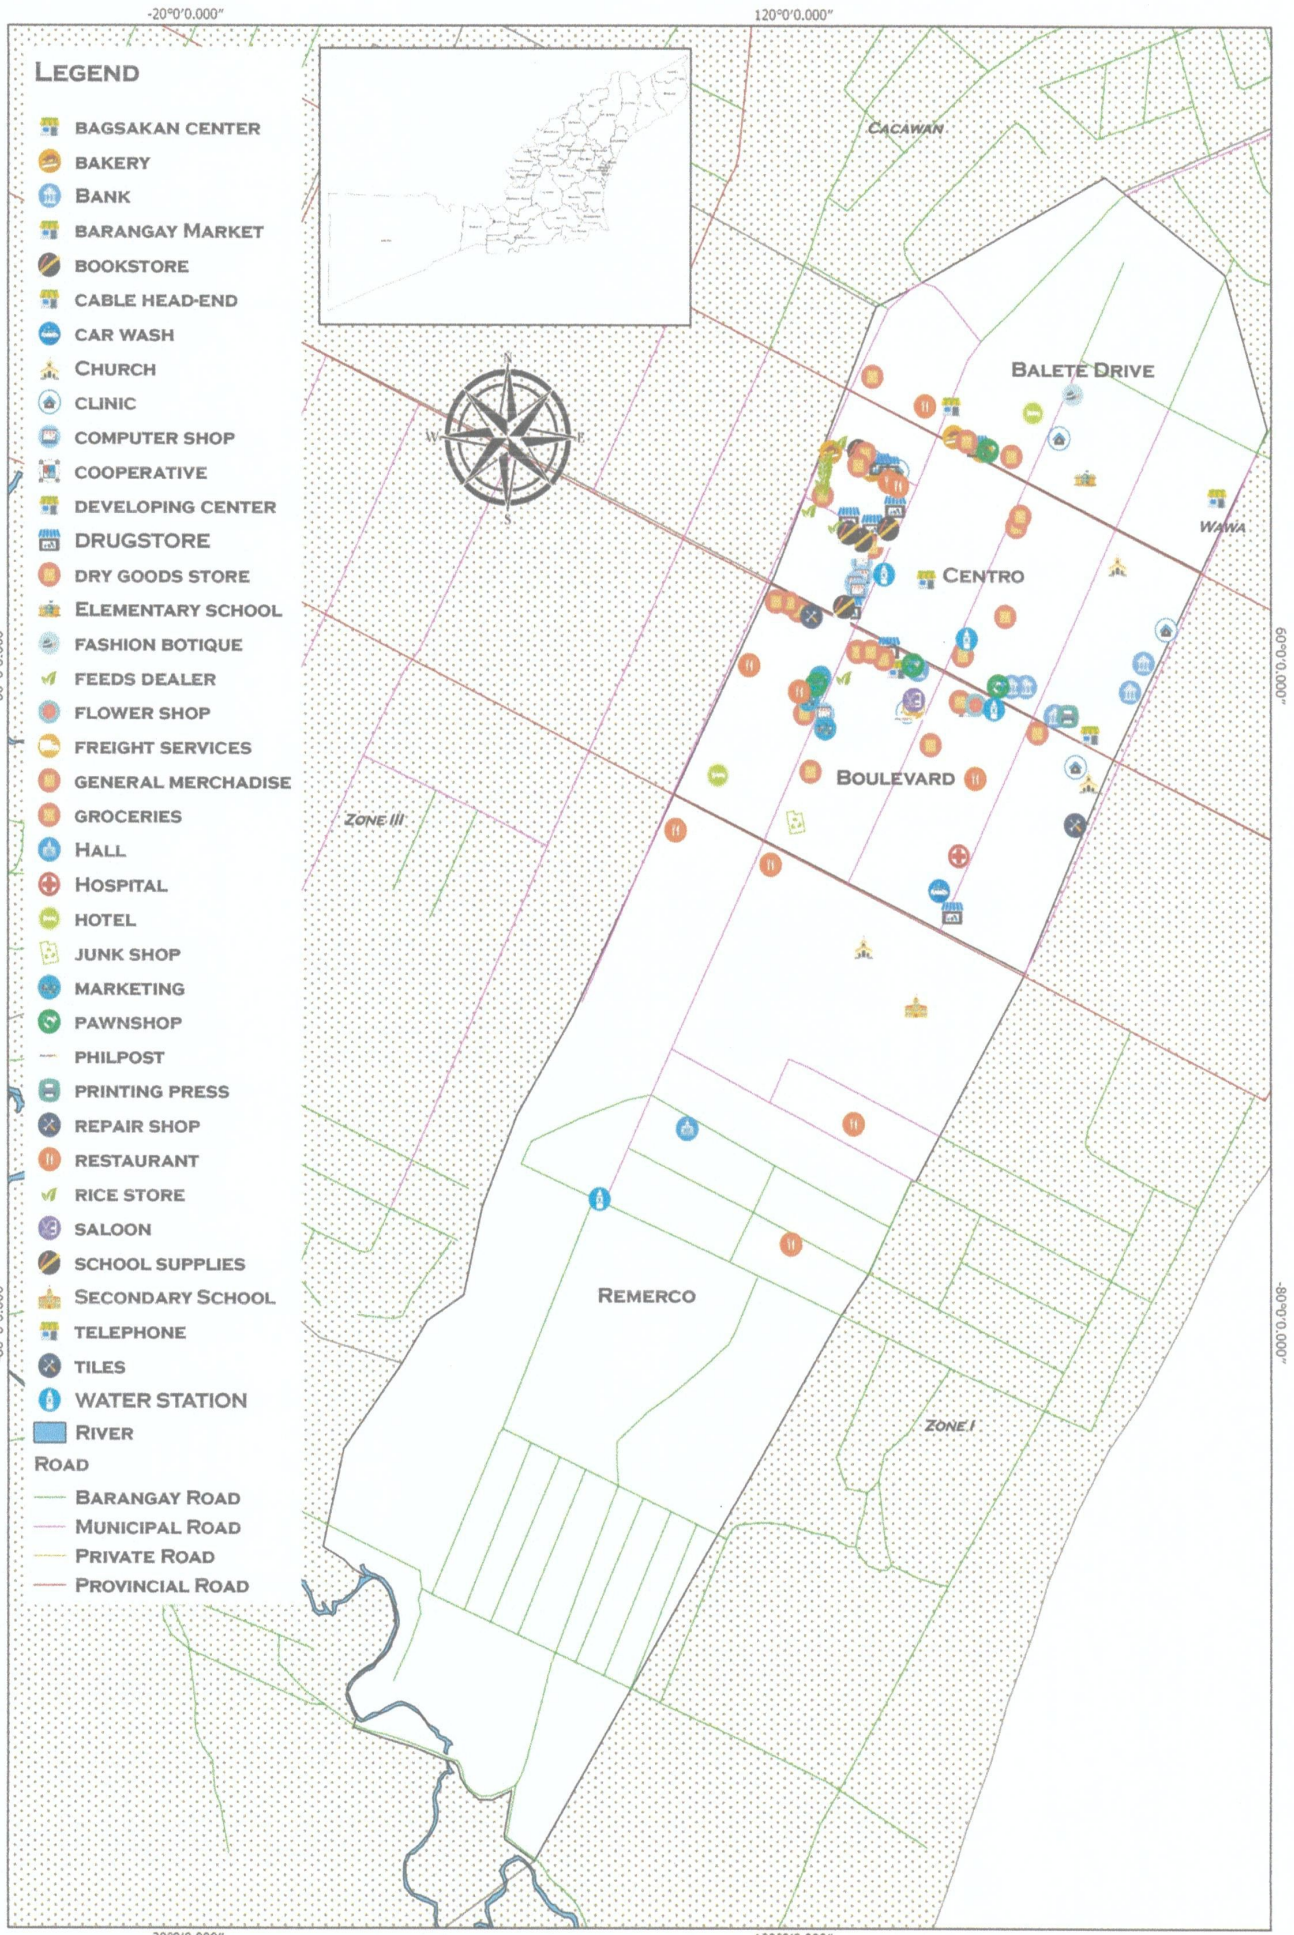

BARANGAY ZONE II

-20°0'0.000"

120°0'0.000"

LEGEND

-  BAGSAKAN CENTER
-  BAKERY
-  BANK
-  BARANGAY MARKET
-  BOOKSTORE
-  CABLE HEAD-END
-  CAR WASH
-  CHURCH
-  CLINIC
-  COMPUTER SHOP
-  COOPERATIVE
-  DEVELOPING CENTER
-  DRUGSTORE
-  DRY GOODS STORE
-  ELEMENTARY SCHOOL
-  FASHION BOTIQUE
-  FEEDS DEALER
-  FLOWER SHOP
-  FREIGHT SERVICES
-  GENERAL MERCHANDISE
-  GROCERIES
-  HALL
-  HOSPITAL
-  HOTEL
-  JUNK SHOP
-  MARKETING
-  PAWNSHOP
-  PHILPOST
-  PRINTING PRESS
-  REPAIR SHOP
-  RESTAURANT
-  RICE STORE
-  SALOON
-  SCHOOL SUPPLIES
-  SECONDARY SCHOOL
-  TELEPHONE
-  TILES
-  WATER STATION
-  RIVER
- ROAD**
-  BARANGAY ROAD
-  MUNICIPAL ROAD
-  PRIVATE ROAD
-  PROVINCIAL ROAD

60°0'0.000"

-80°0'0.000"

4000'0.00-09

4000'0.00-08

-20°0'0.000"

120°0'0.000"